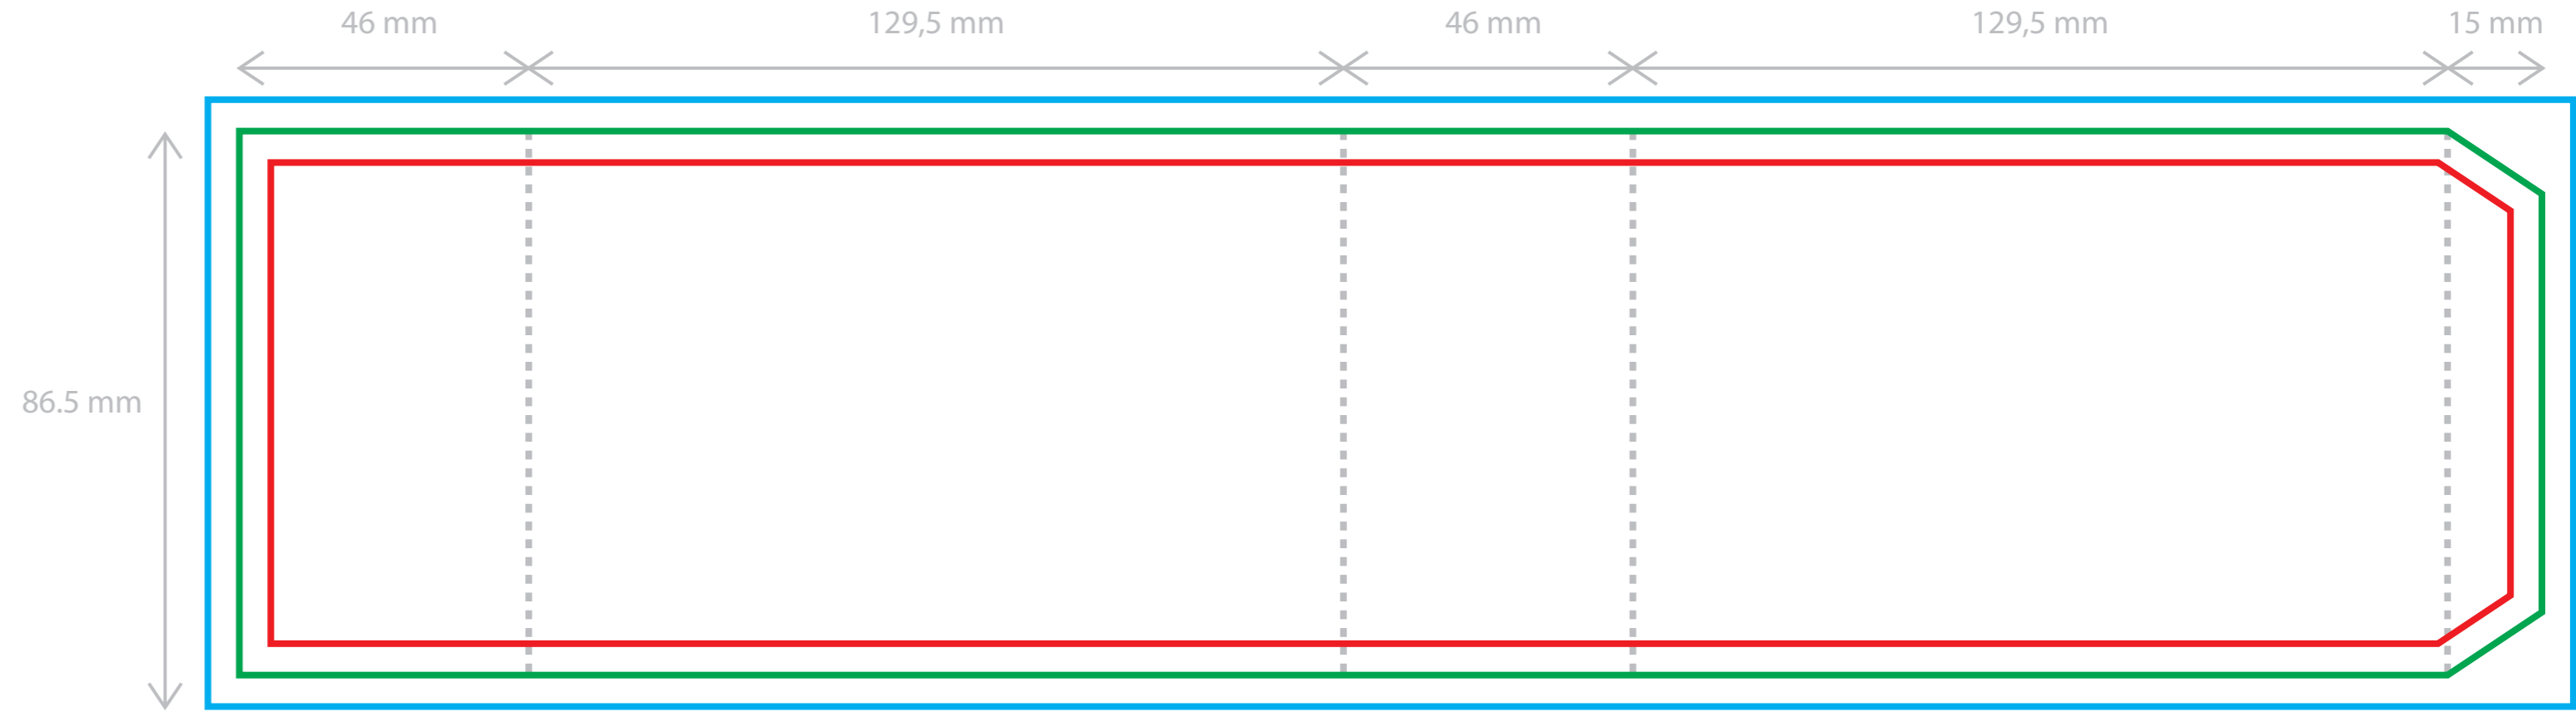

- Max. size for text and logo's
- Size of the sleeve
- Size of the sleeve including bleed
- Folding lines

Model: Sleeve JBL Go 3

Size: Total 366mm X 86.5mm

Front

Back